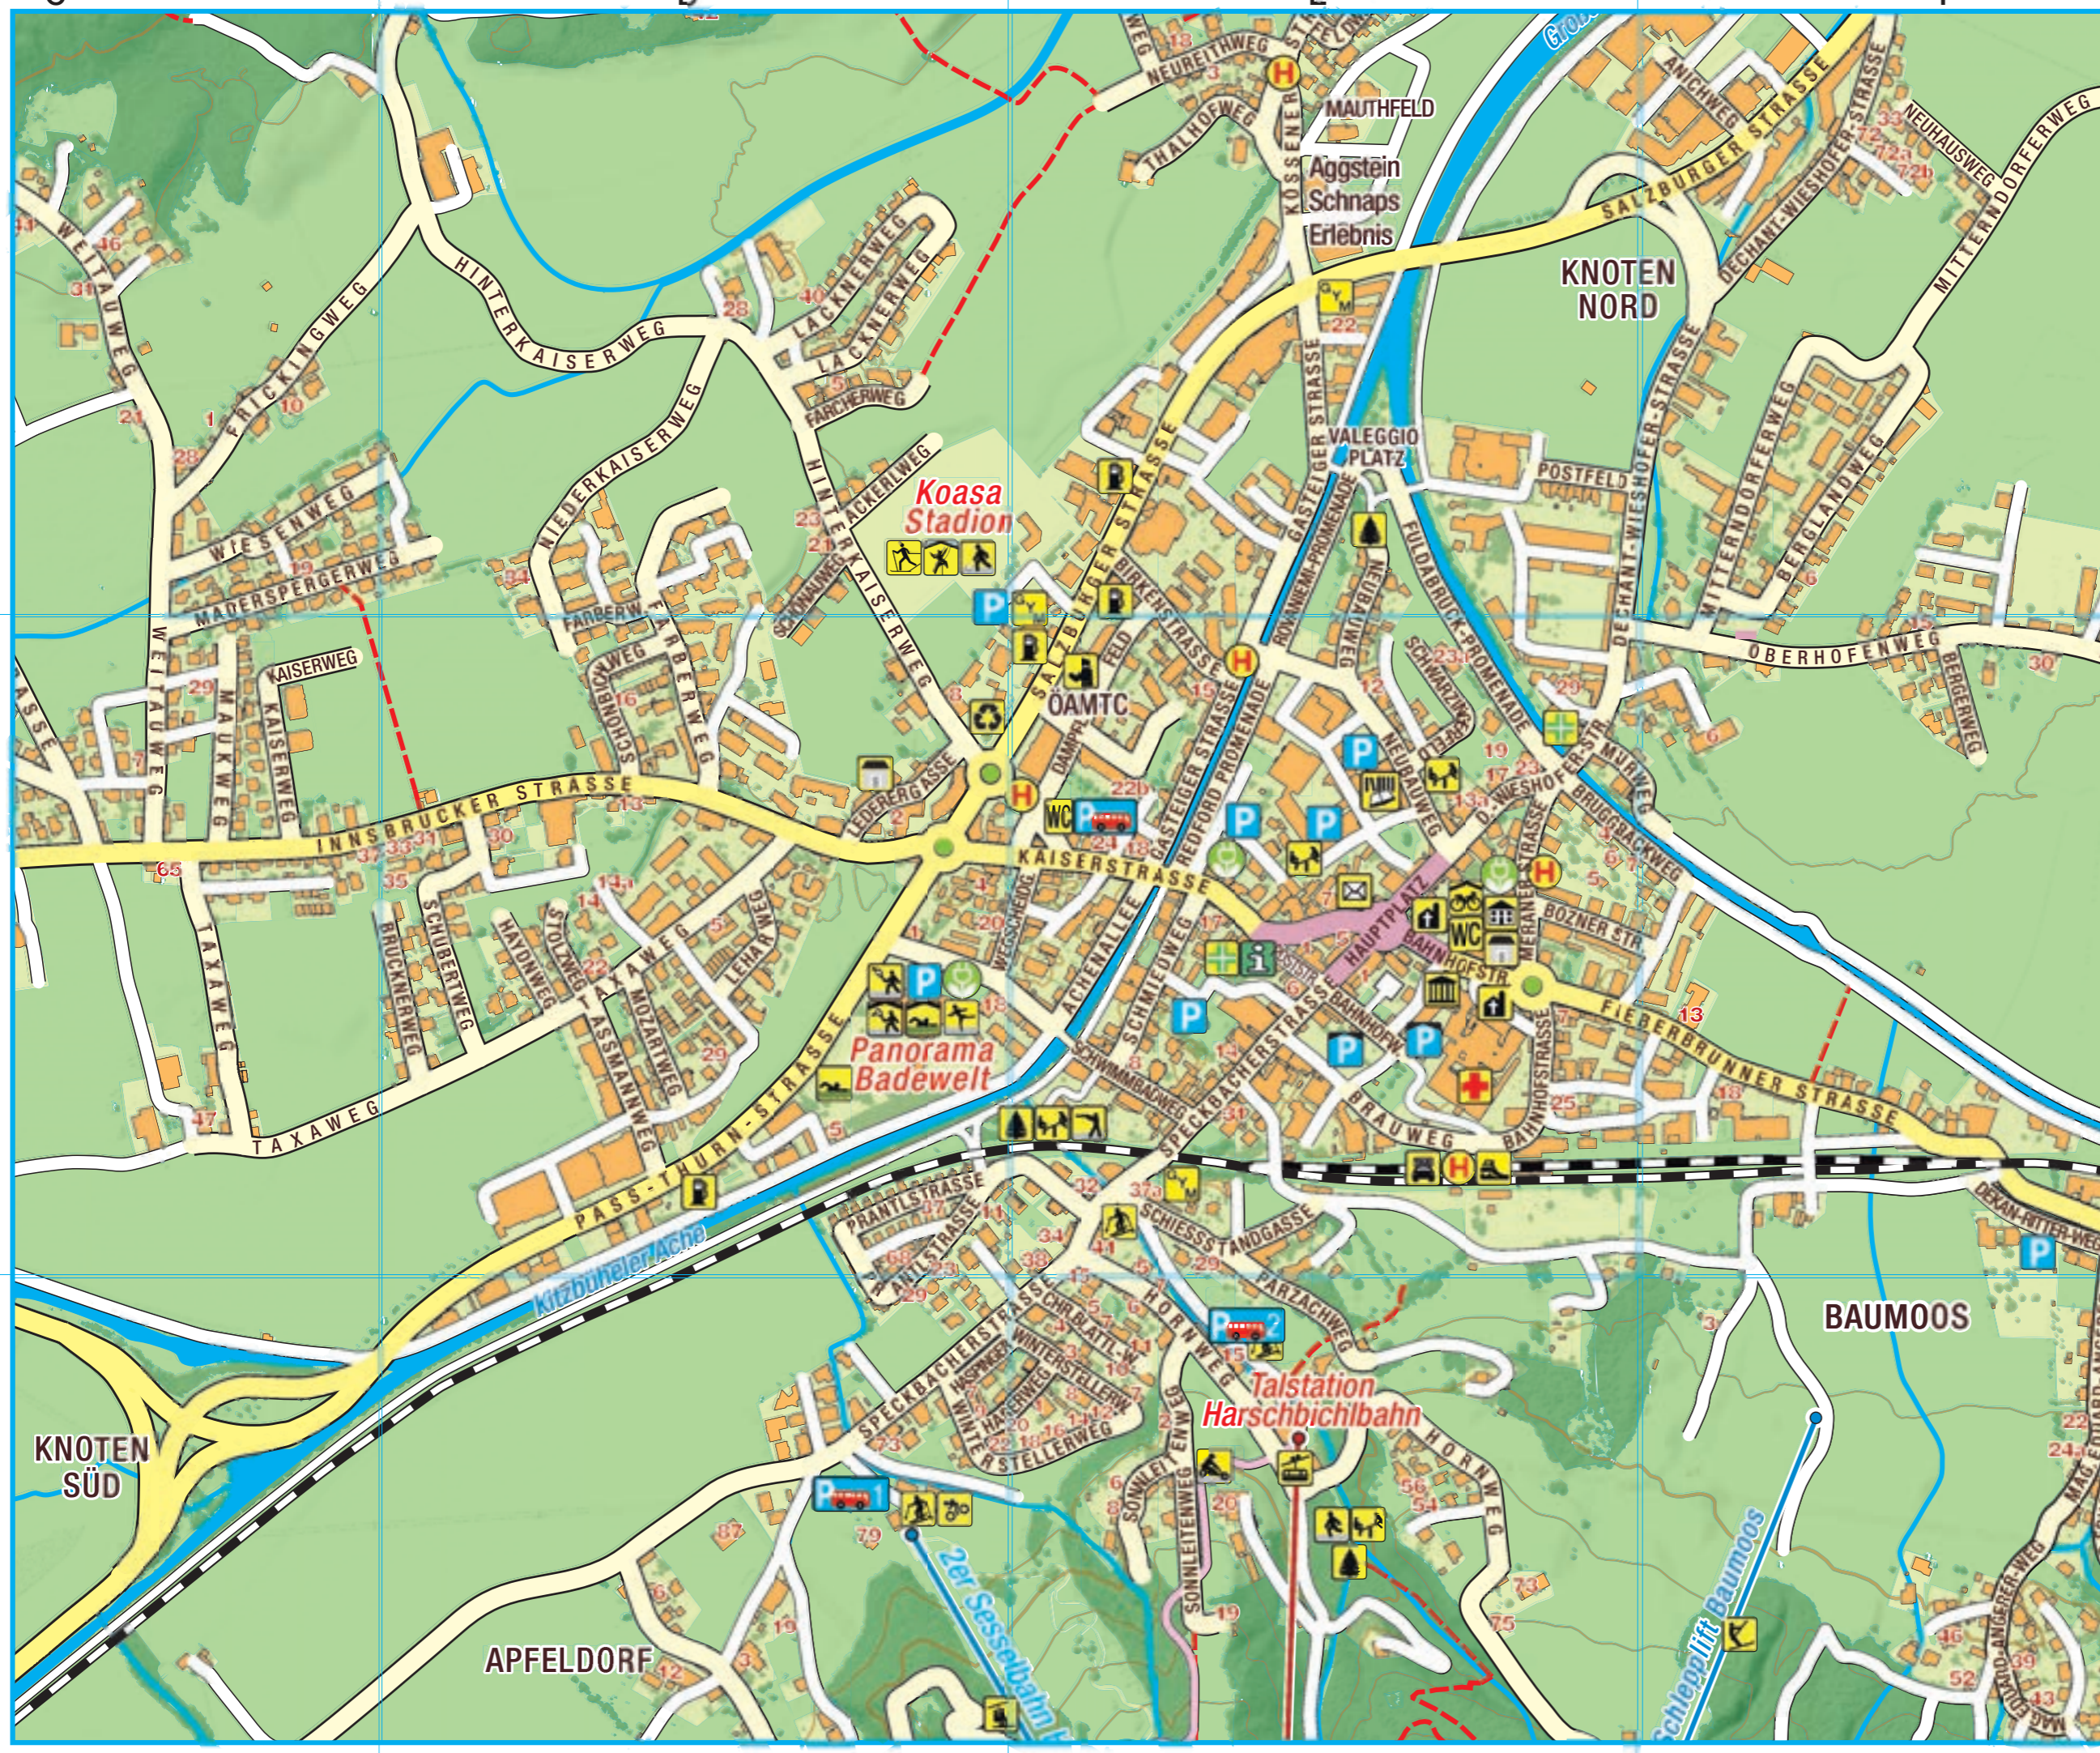

Legende - Legend

- | | | |
|--------------------------|--|--------------------------|
| Information | | Tourist office |
| Apotheke | | Pharmacy |
| Bahnhof | | Train station |
| Bus-Haltestelle | | Bus stop |
| Bibliothek | | Library |
| Campingplatz | | Campsite |
| Fußgängerzone | | Pedestrian zone |
| Gemeindeamt | | Municipal office |
| Kirche, Kapelle | | Church, Chapel |
| Krankenhaus | | Hospital |
| Museum | | Museum |
| Öffentliches WC | | Public restroom |
| Parkplatz, Parkgarage | | Car park |
| PKW & Bus Parkplatz | | Car & bus park |
| Polizei | | Police |
| Postamt | | Post office |
| Recyclinghof | | Recycling center |
| Tankstelle | | Petrol station |
| E-Tankstelle | | Charging station |
| Taxi | | Taxi |
| Kaisersaal E4 | | Alte Gerberei D4 |
| Boulderhalle | | Boulder hall |
| Eislaufplatz | | Ice skating rink |
| Eis-/Sommerstockbahn | | Curling rink |
| Fitnessclub | | Fitness center |
| Fitnessparcours | | Fitness trail |
| Hallenschwimmbad | | Indoor swimming pool |
| Kinderspielplatz | | Children's playground |
| Langlaufzentrum | | Nordic skiing center |
| Mountaintail Strecke | | Mountaintail trail |
| Parkanlage | | Park |
| Pump Track & Skills Area | | Pump track & skills area |
| Rad Service Station | | Bike service station |
| Rodelbahn | | Toboggan run |
| Schwimmbad | | Swimming pool |
| Gondelbahn | | Gondola |
| Sessellift | | Chairlift |
| Schleplift | | T-bar lift |
| Lifte Sommer+Winter | | Lifts summer+winter |
| Lifte Winter | | Lifts winter |
| Schießstand | | Shooting range |
| Skischule | | Ski school |
| Sportplatz | | Sports ground |
| Tennishalle | | Indoor tennis court |
| Tennisplatz | | Tennis court |

St. Johann in Tirol
659 m

400 m